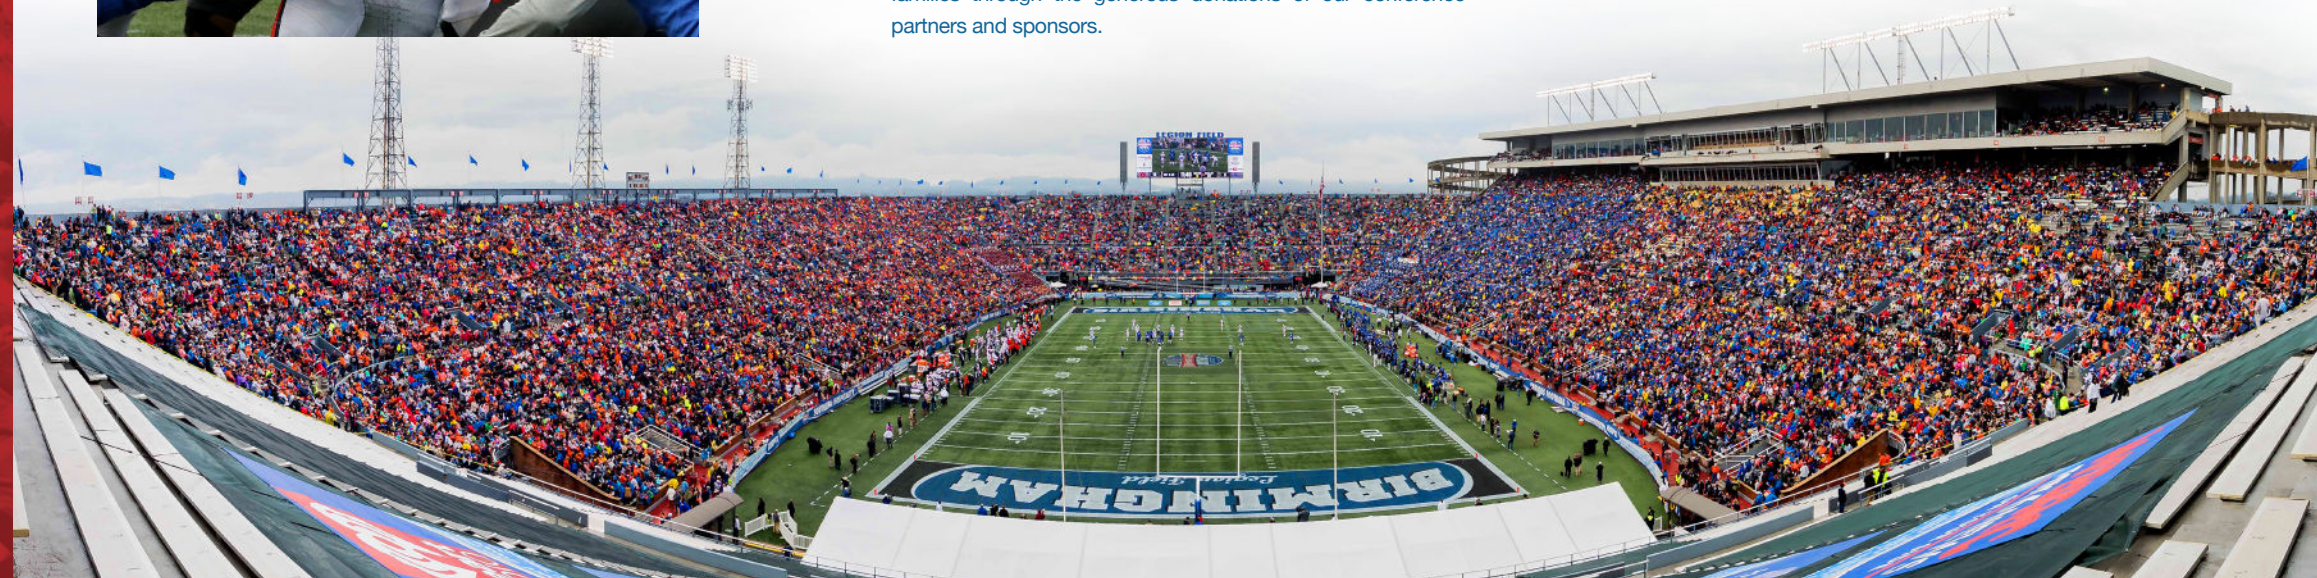

Legion Field Map